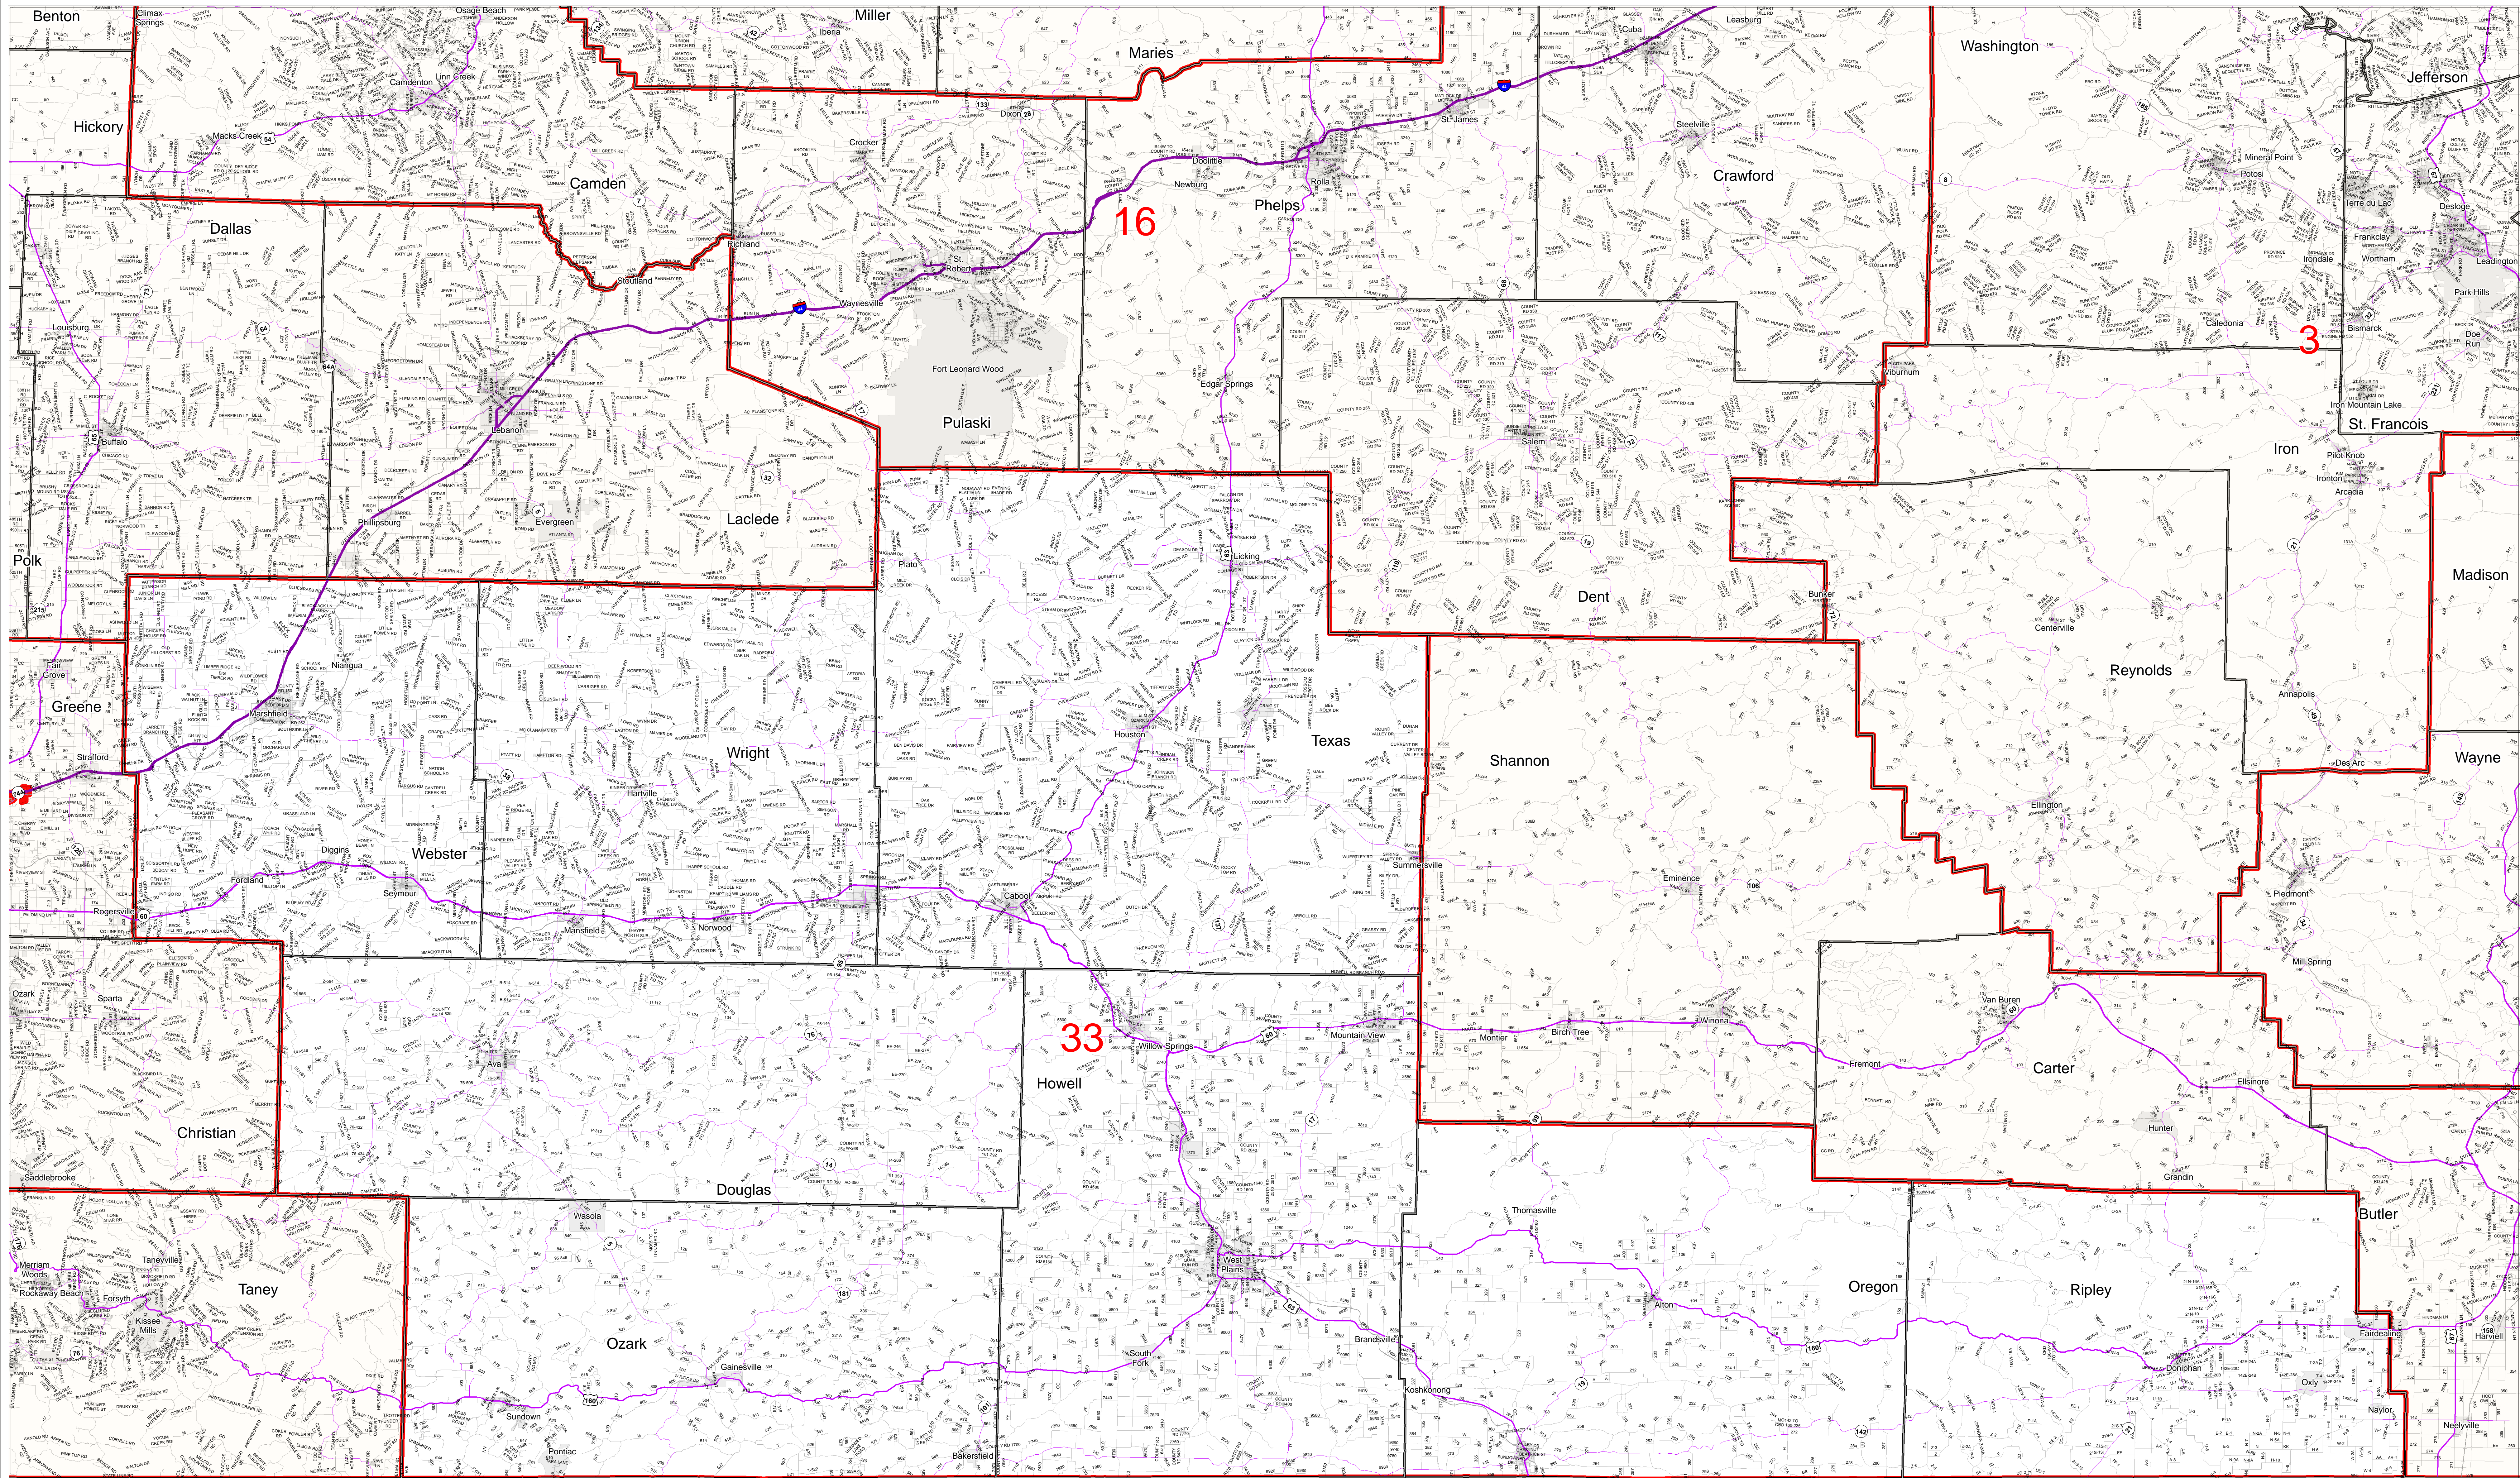

Missouri State Senate District Number 33

2012 Senate Apportionment Commission – Final Plan

- Districts
- Counties
- Interstates
- U.S. Highways
- MO Highways
- Streets
- Incorporated Places*
- Area Outside of Featured District

Note: *Includes census designated places (CDPs).